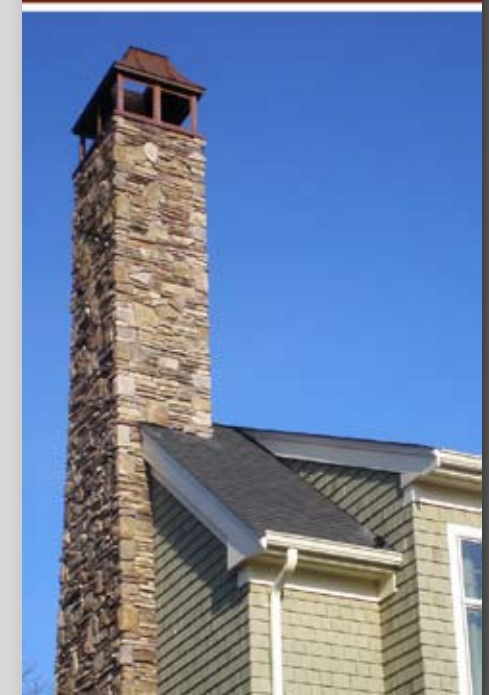

Brick | Stone | Wood  
**Squillante**  
Masonry & Construction Co.

Matthew Squillante | 508 889 8570 | 64 Off Billington Street, Plymouth MA 02360 | [www.squillantemasonry.com](http://www.squillantemasonry.com)

# Squillante Masonry Business Package ( pg 2 of 3 )

Are you remodeling or building a new home or business and have dreams of using stone or brick in your design? Let Squillante Masonry make your vision a reality with the work of uncompromising artisans and a design team that knows how to listen. The timeless look of stone or brick will add an architectural statement of beauty and value. Transform a small forgotten fireplace into the focal point of your home. Enhance the beauty of your property by adding a professionally crafted stone wall, walkway, patio, pool surround or an outdoor fireplace. Also, if you are looking to repair an existing piece of your property, Squillante Masonry will help to restore its original charm.